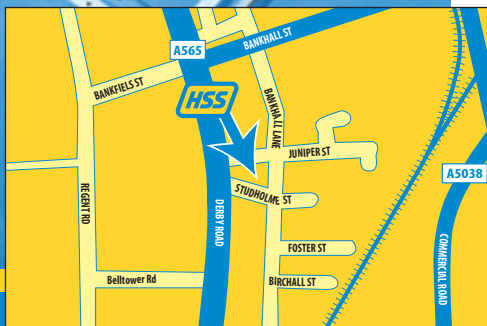

Brand New Bigger & Better HSS Premier Centre Now Open in Bootle

- Massive range of tool and equipment hire
- Specialist centre stocking: Lifting, Safety, Powered Access, Survey and Welding equipment
- Convenient location with good parking facilities
- Extended opening until 7pm weekdays

WIN one of 12
TomTom® Satellite
Navigation systems
(SEE REVERSE FOR DETAILS)